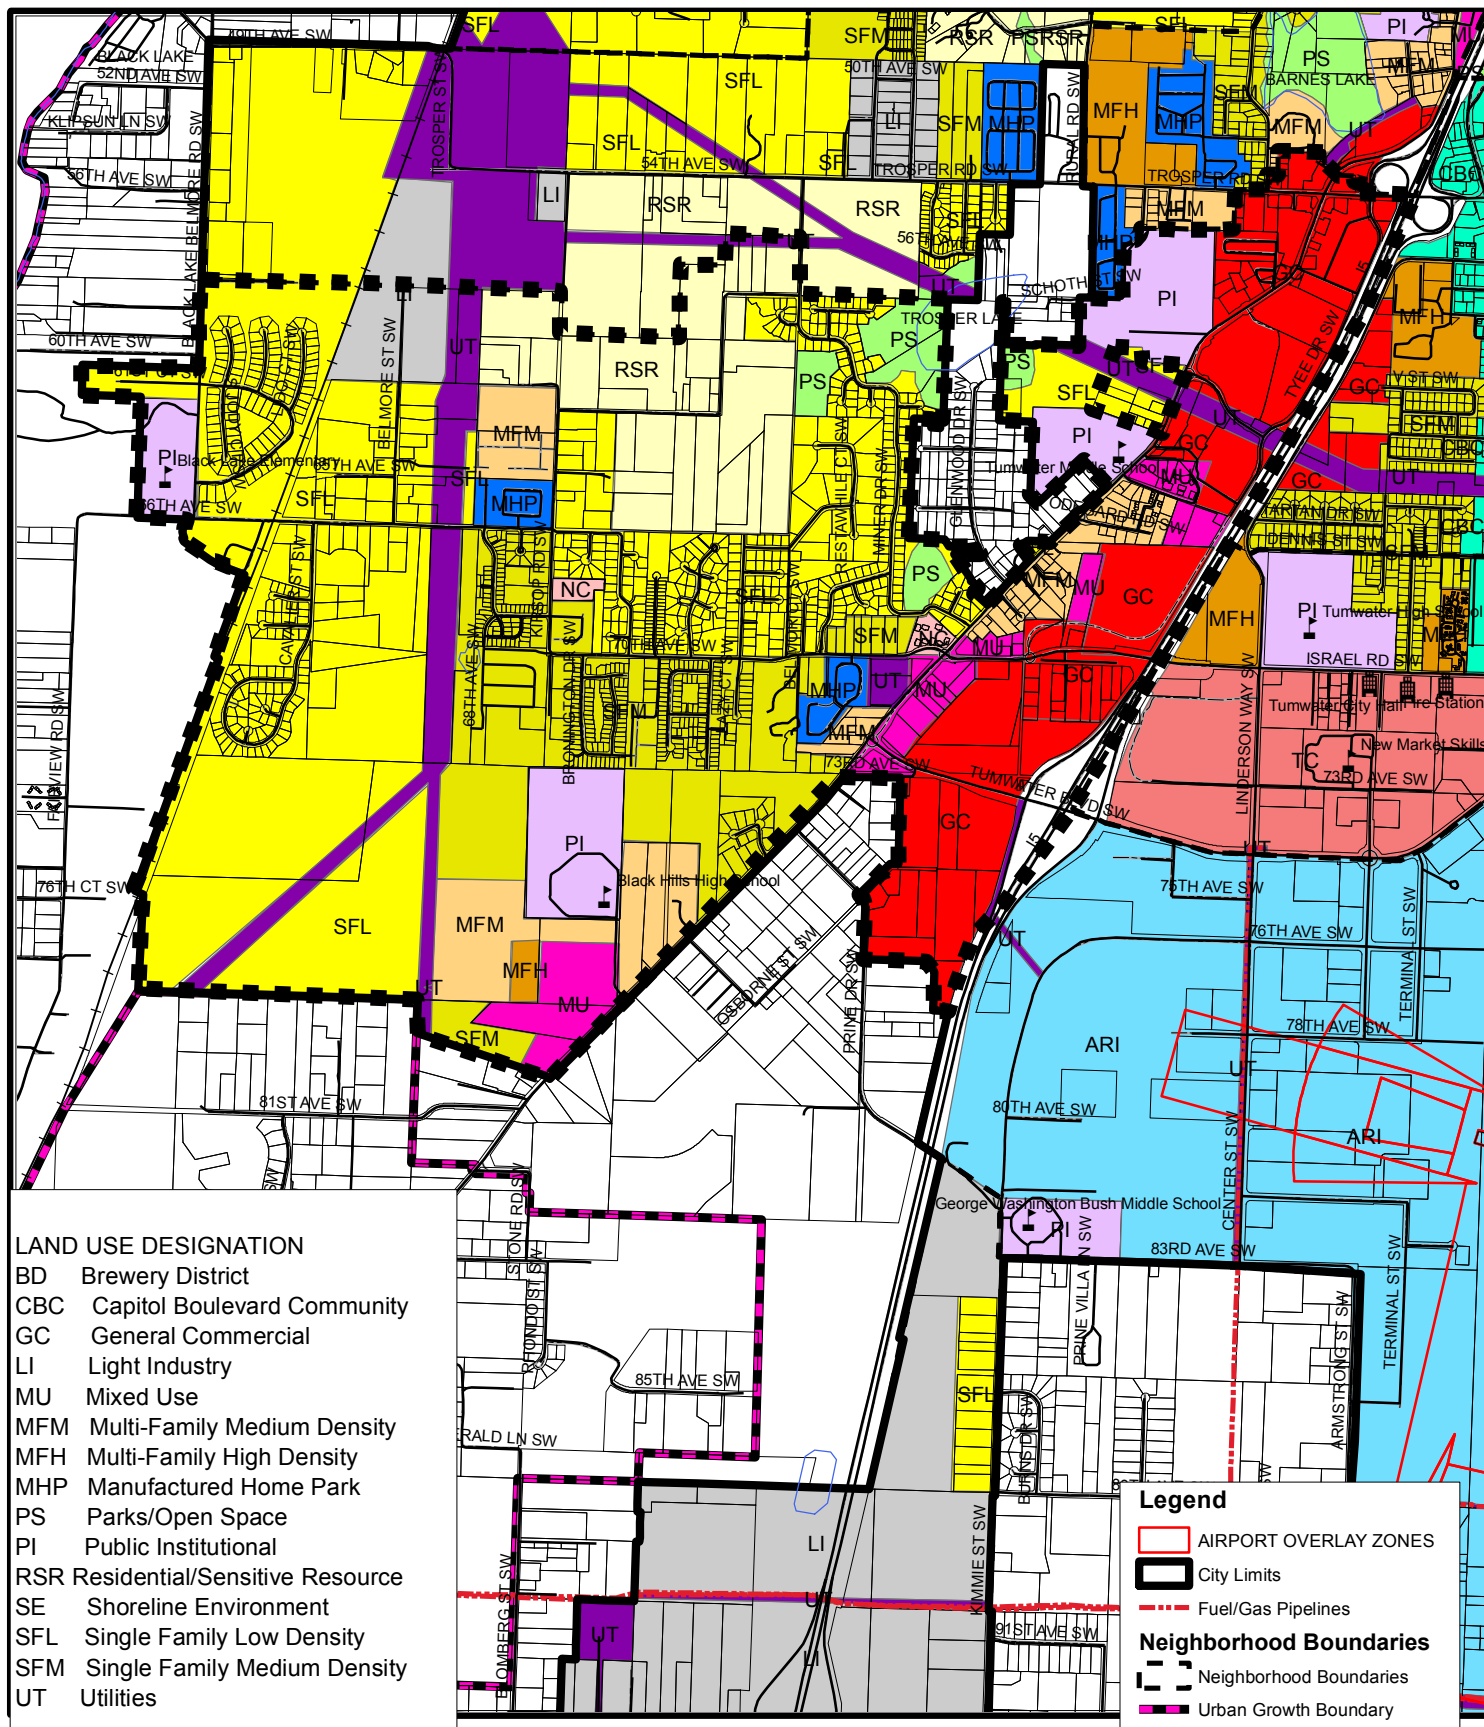

Trosper Neighborhood Future Land Use

1 inch = 2,135 feet
1:25,626

Tumwater Community Development Department
January 16, 2019
Comp Plan Designations by Neighborhood.mxd