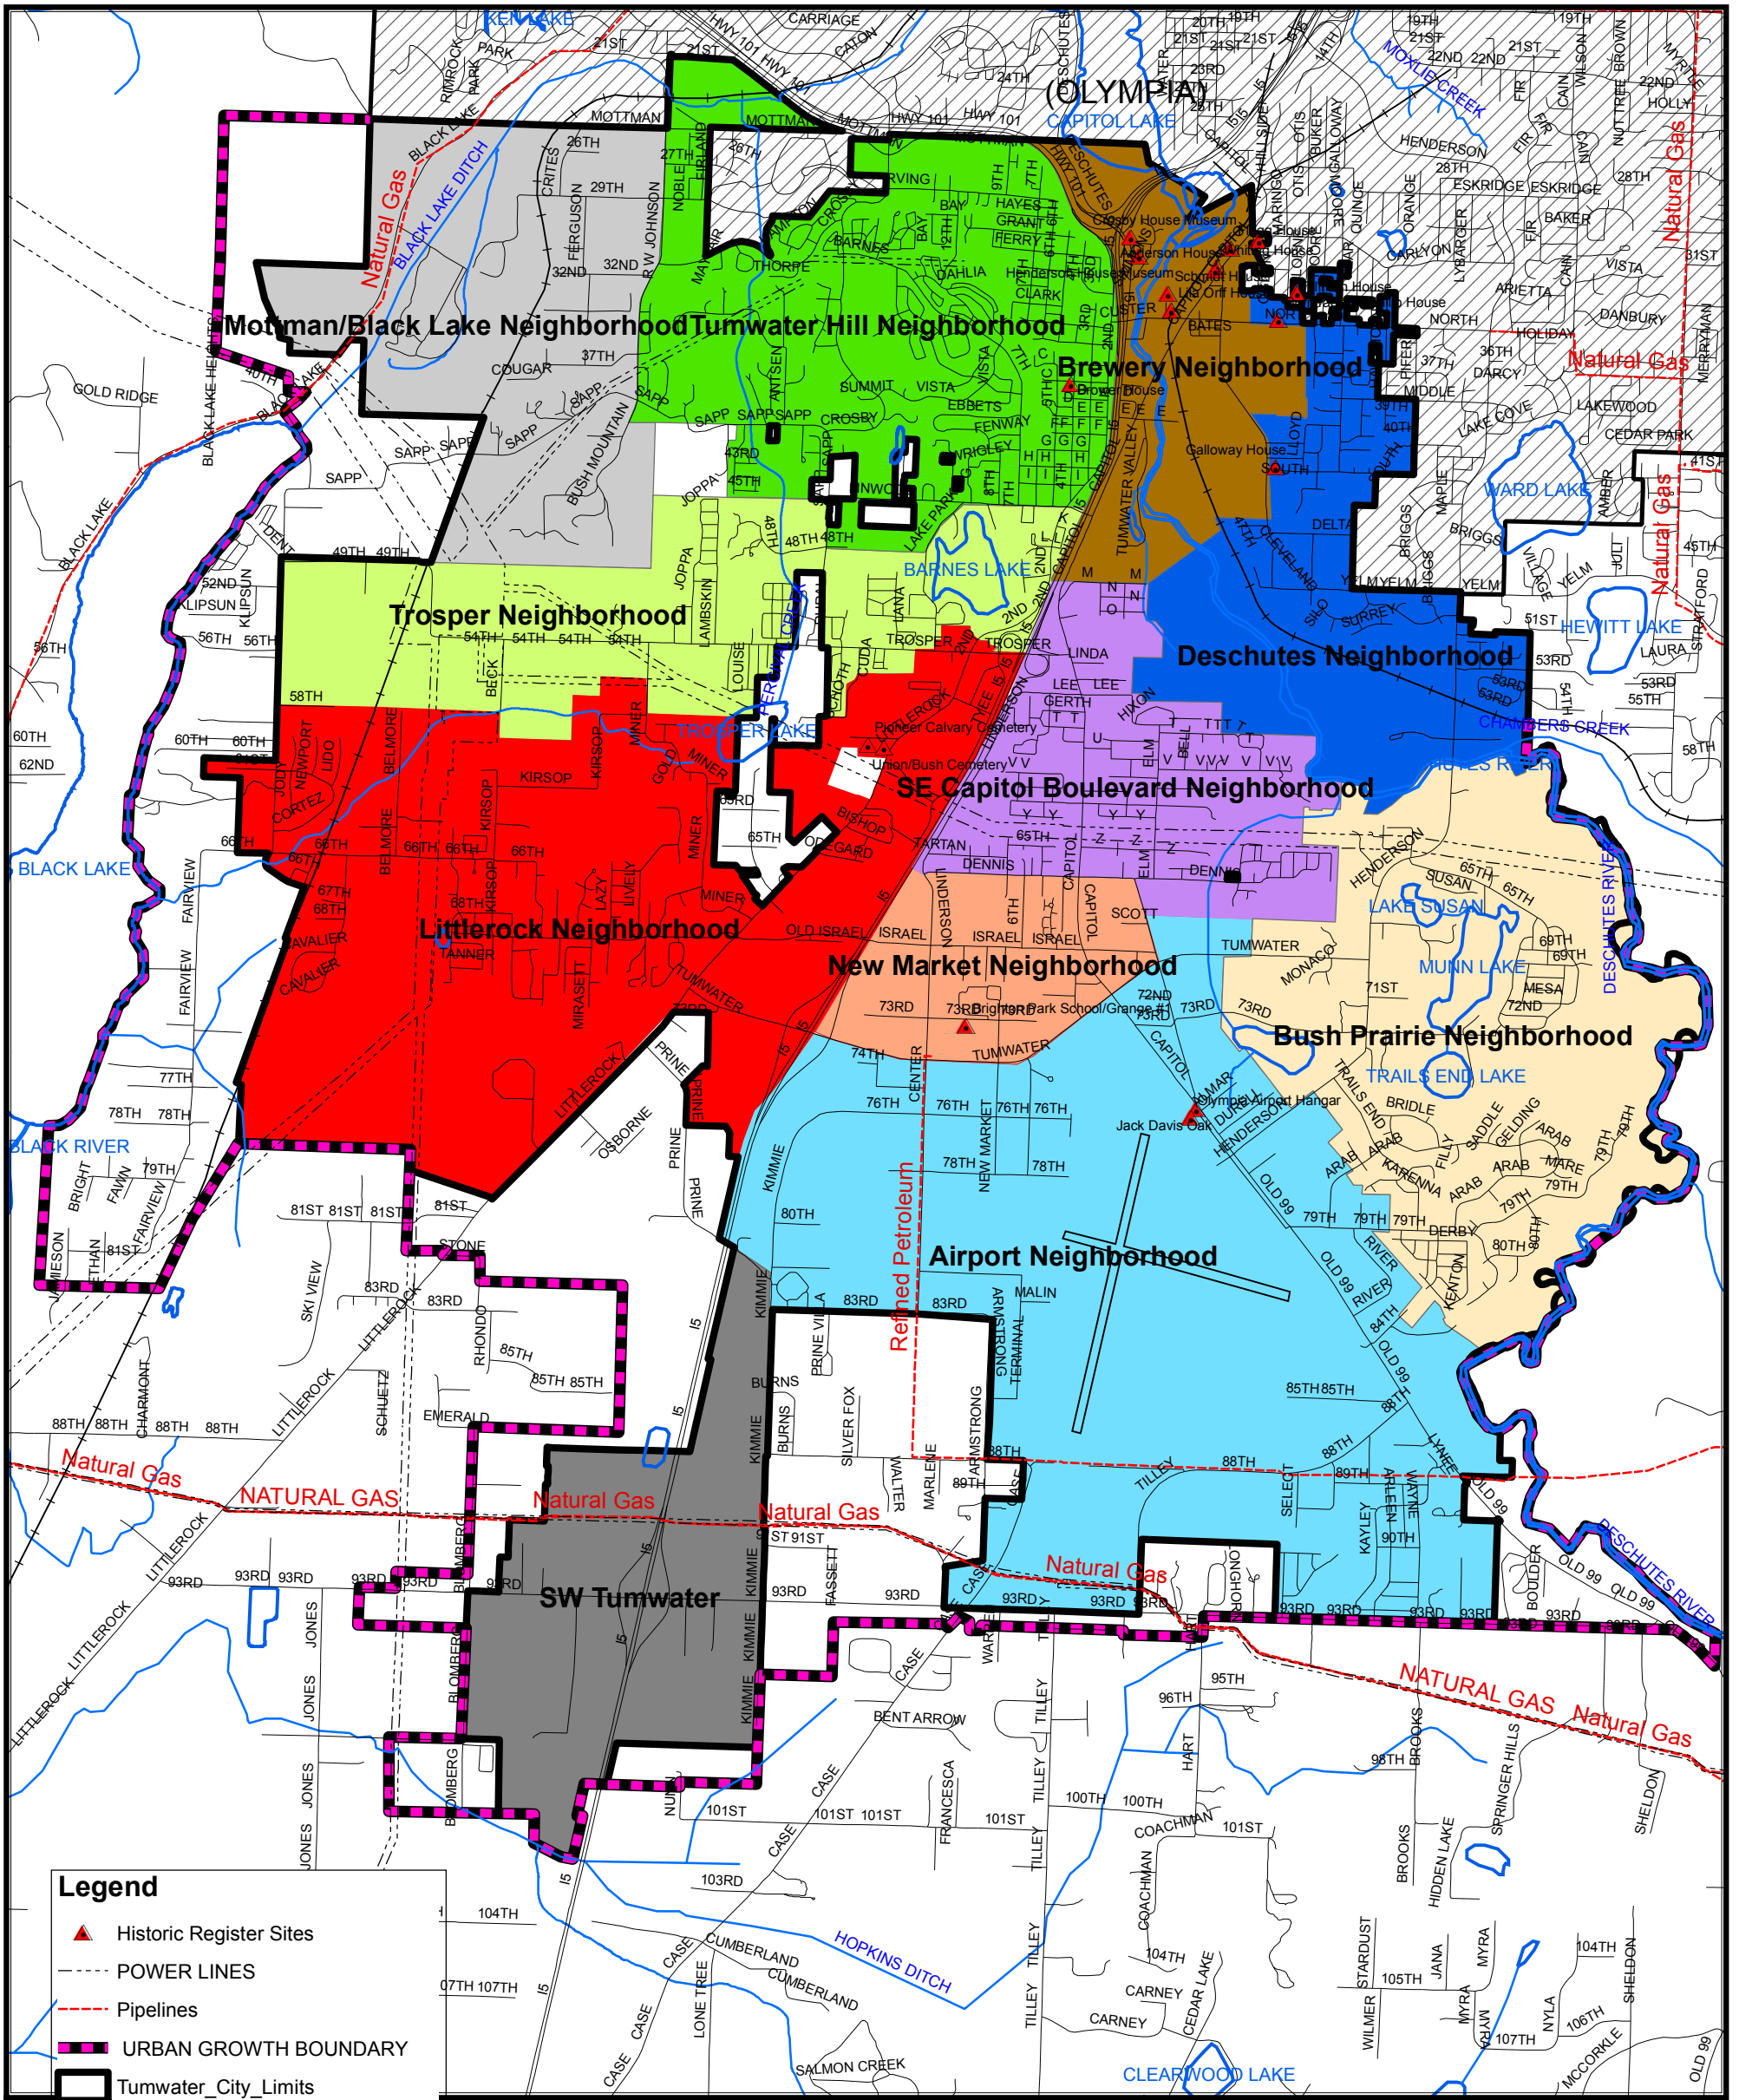

CITY OF TUMWATER NEIGHBORHOODS

Legend

- ▲ Historic Register Sites
- POWER LINES
- - - Pipelines
- URBAN GROWTH BOUNDARY
- ▭ Tumwater_City_Limits

NEIGHBORHOOD

- Light Blue: Airport Neighborhood
- Brown: Brewery Neighborhood
- Yellow: Bush Prairie Neighborhood
- Blue: Deschutes Neighborhood
- Red: Littlerock Neighborhood
- Grey: Mottman/Black Lake Neighborhood
- Orange: New Market Neighborhood
- Purple: SE Capitol Boulevard Neighborhood
- Dark Grey: SW Tumwater
- Light Green: Trospen Neighborhood
- Green: Tumwater Hill Neighborhood

1:36,000

TUMWATER COMMUNITY DEVELOPMENT DEPARTMENT
January 16, 2019
Neighborhoods Map 11X17.mxd

DISCLAIMER: The City of Tumwater does not warrant, guarantee, or accept any liability for the accuracy, precision, or completeness of any information shown hereon or for any inferences made therefrom.