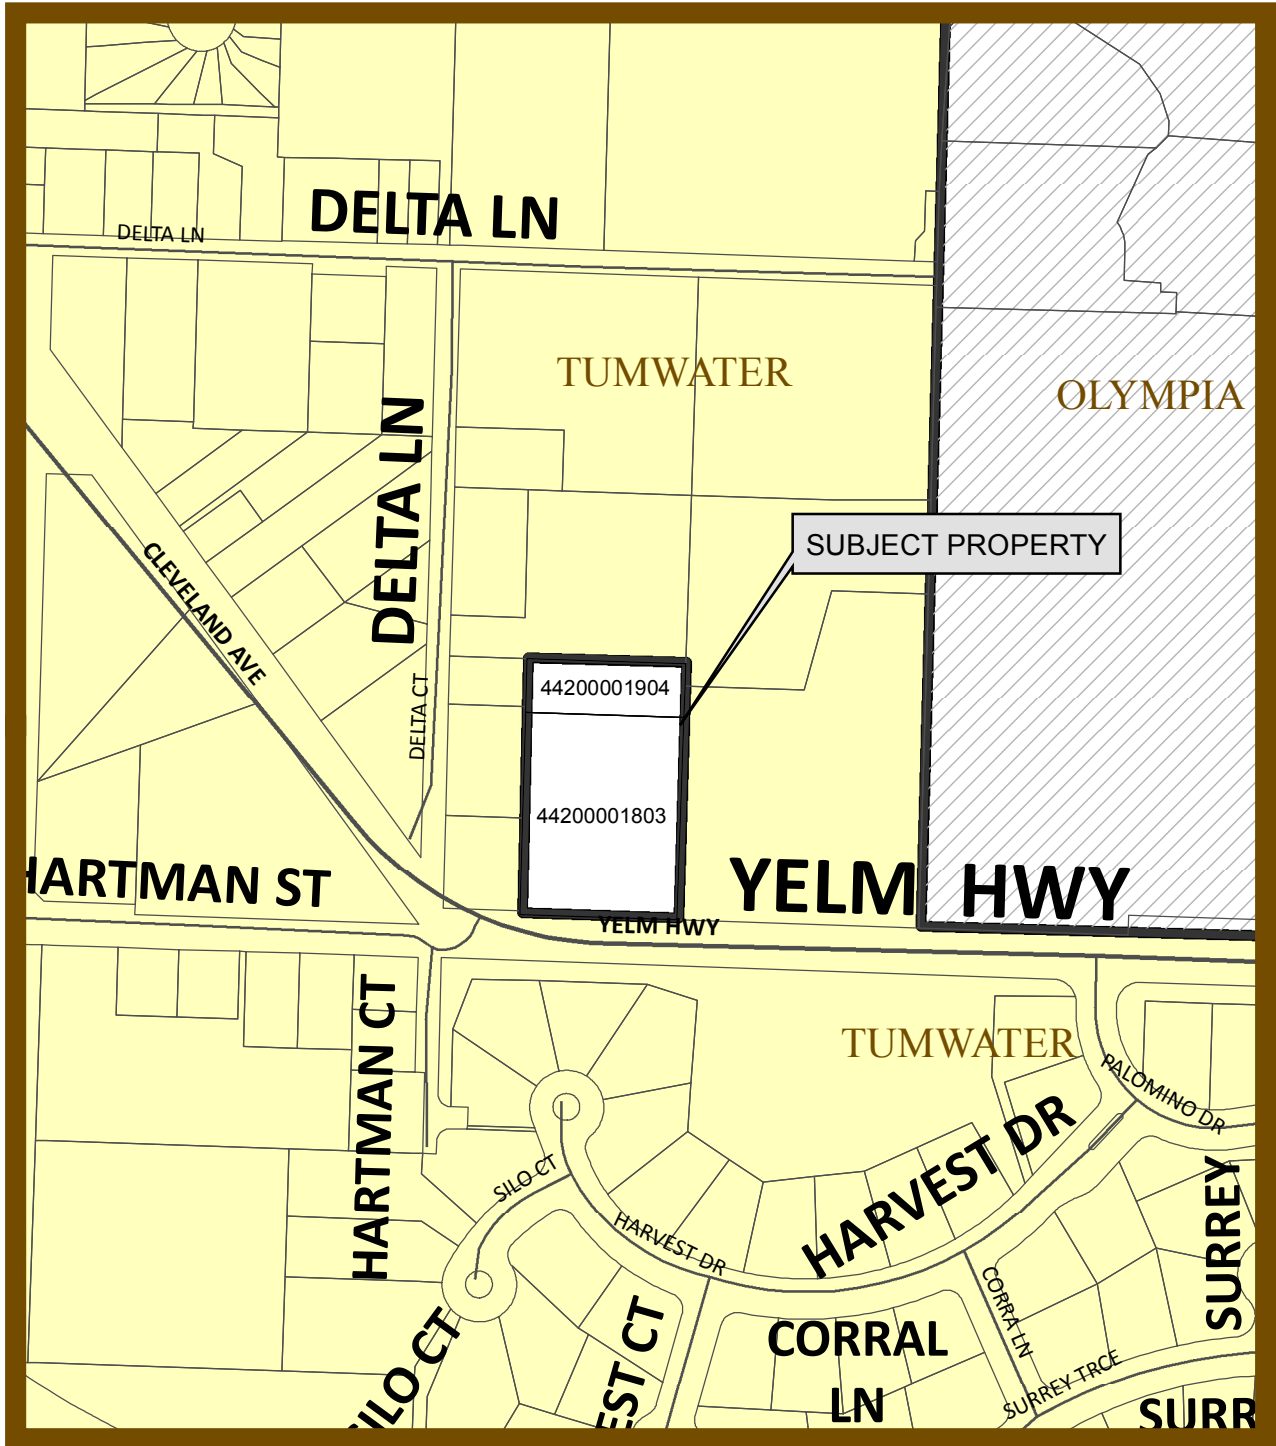

806 YELM HIGHWAY SE ISLAND ANNEXATION

This map last updated: 1/9/2018
 This map was created by the City of Tumwater
 Community Development Department using ArcGIS
 10.3.1.

CITY OF TUMWATER GIS AND MAPPING DISCLAIMER
 This map product is prepared by the City of Tumwater Community Development Department for and intended for internal department use. The City of Tumwater or agents thereof make no warranties, either expressed or implied in matters of a public or private access or in matters that can be confirmed by an official survey by a professional land surveyor or in the merchantability or fitness of the data included herein for a particular purpose. The user agrees to indemnify and hold the City of Tumwater harmless from any and all damage, liability, cost or loss including reasonable attorneys' fees and costs of defense that the City of Tumwater may suffer as a result of any claims, demands, costs, or judgements arising from any use of this product and any errors or omissions.

Legend

- City of Olympia
- City of Tumwater