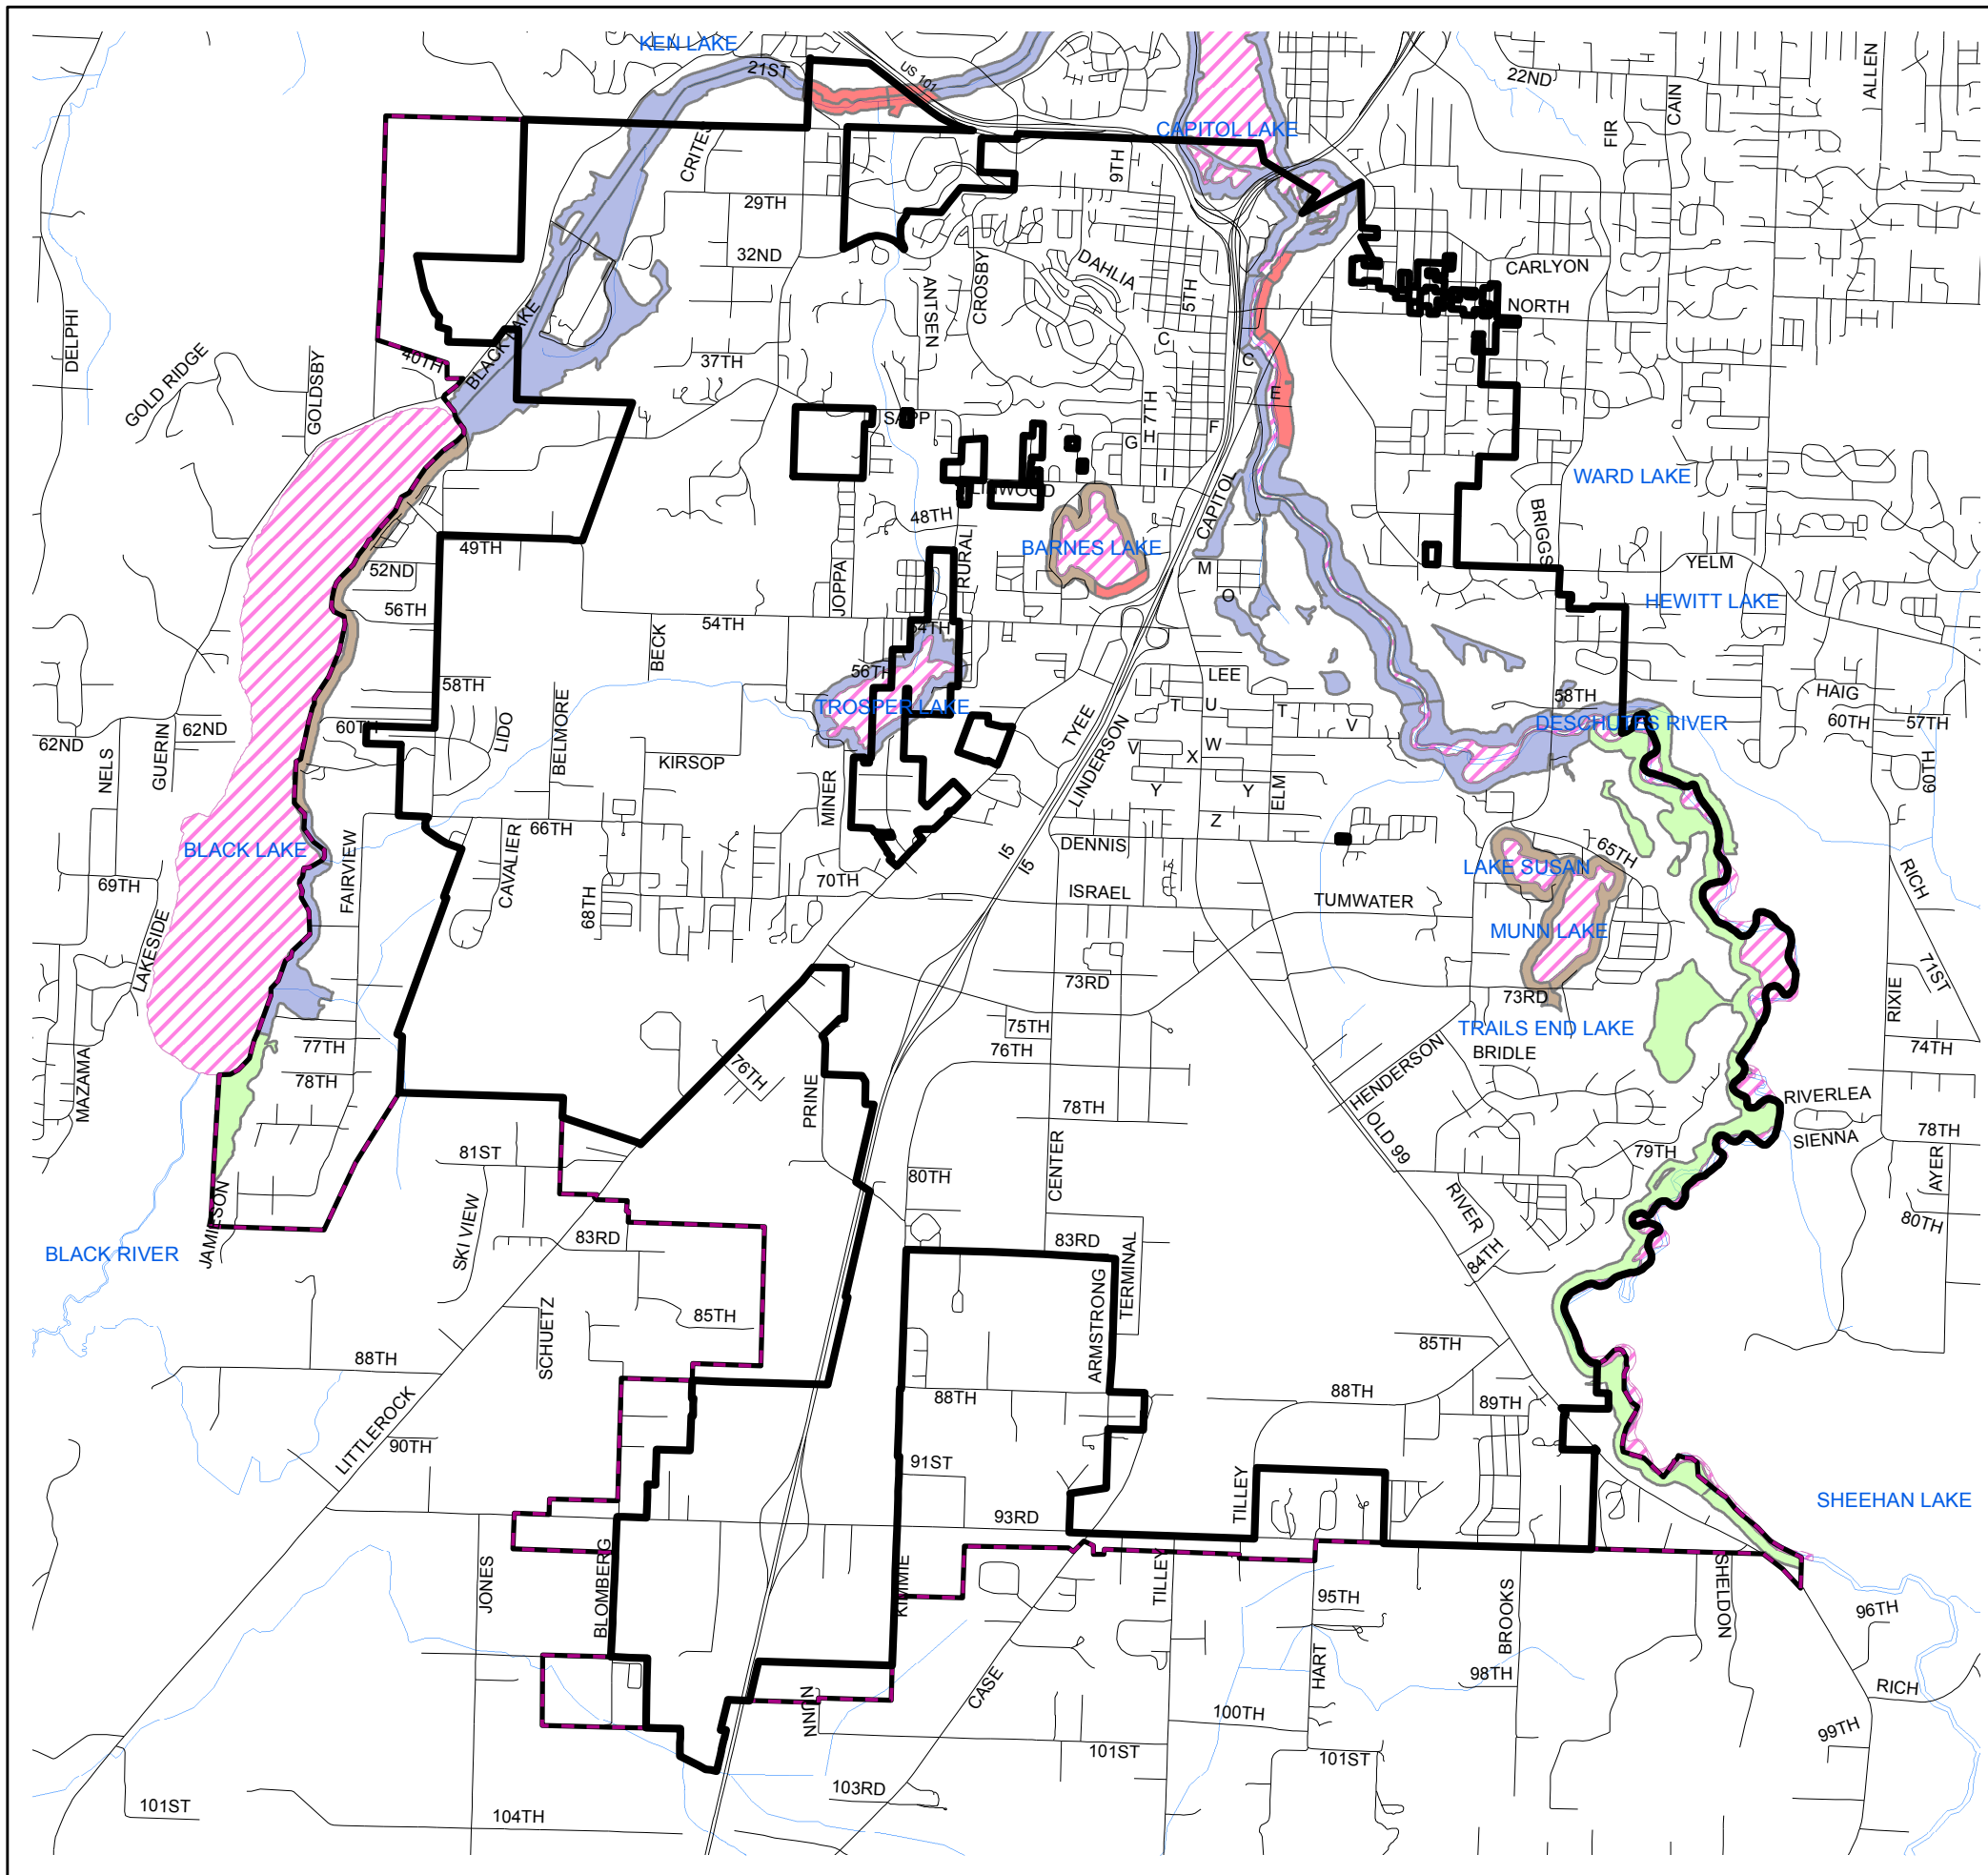

Shorelines of the State for the City of Tumwater

Legend

- Tumwater City Limits
- Urban Growth Boundary

Shorelines of the State

SHORELINE DESIGNATIONS

- AQUATIC
- NATURAL
- URBAN CONSERVANCY
- SHORELINE RESIDENTIAL
- URBAN INTENSITY

Data sourced from Thurston County and Tumwater SMP

Tumwater Community Development Department
December 27, 2016
Shorelines of the state 9-6-2016.mxd

DISCLAIMER: The City of Tumwater does not warrant, guarantee, or accept any liability for the accuracy, precision, or completeness of any information shown hereon or for any inferences made therefrom.