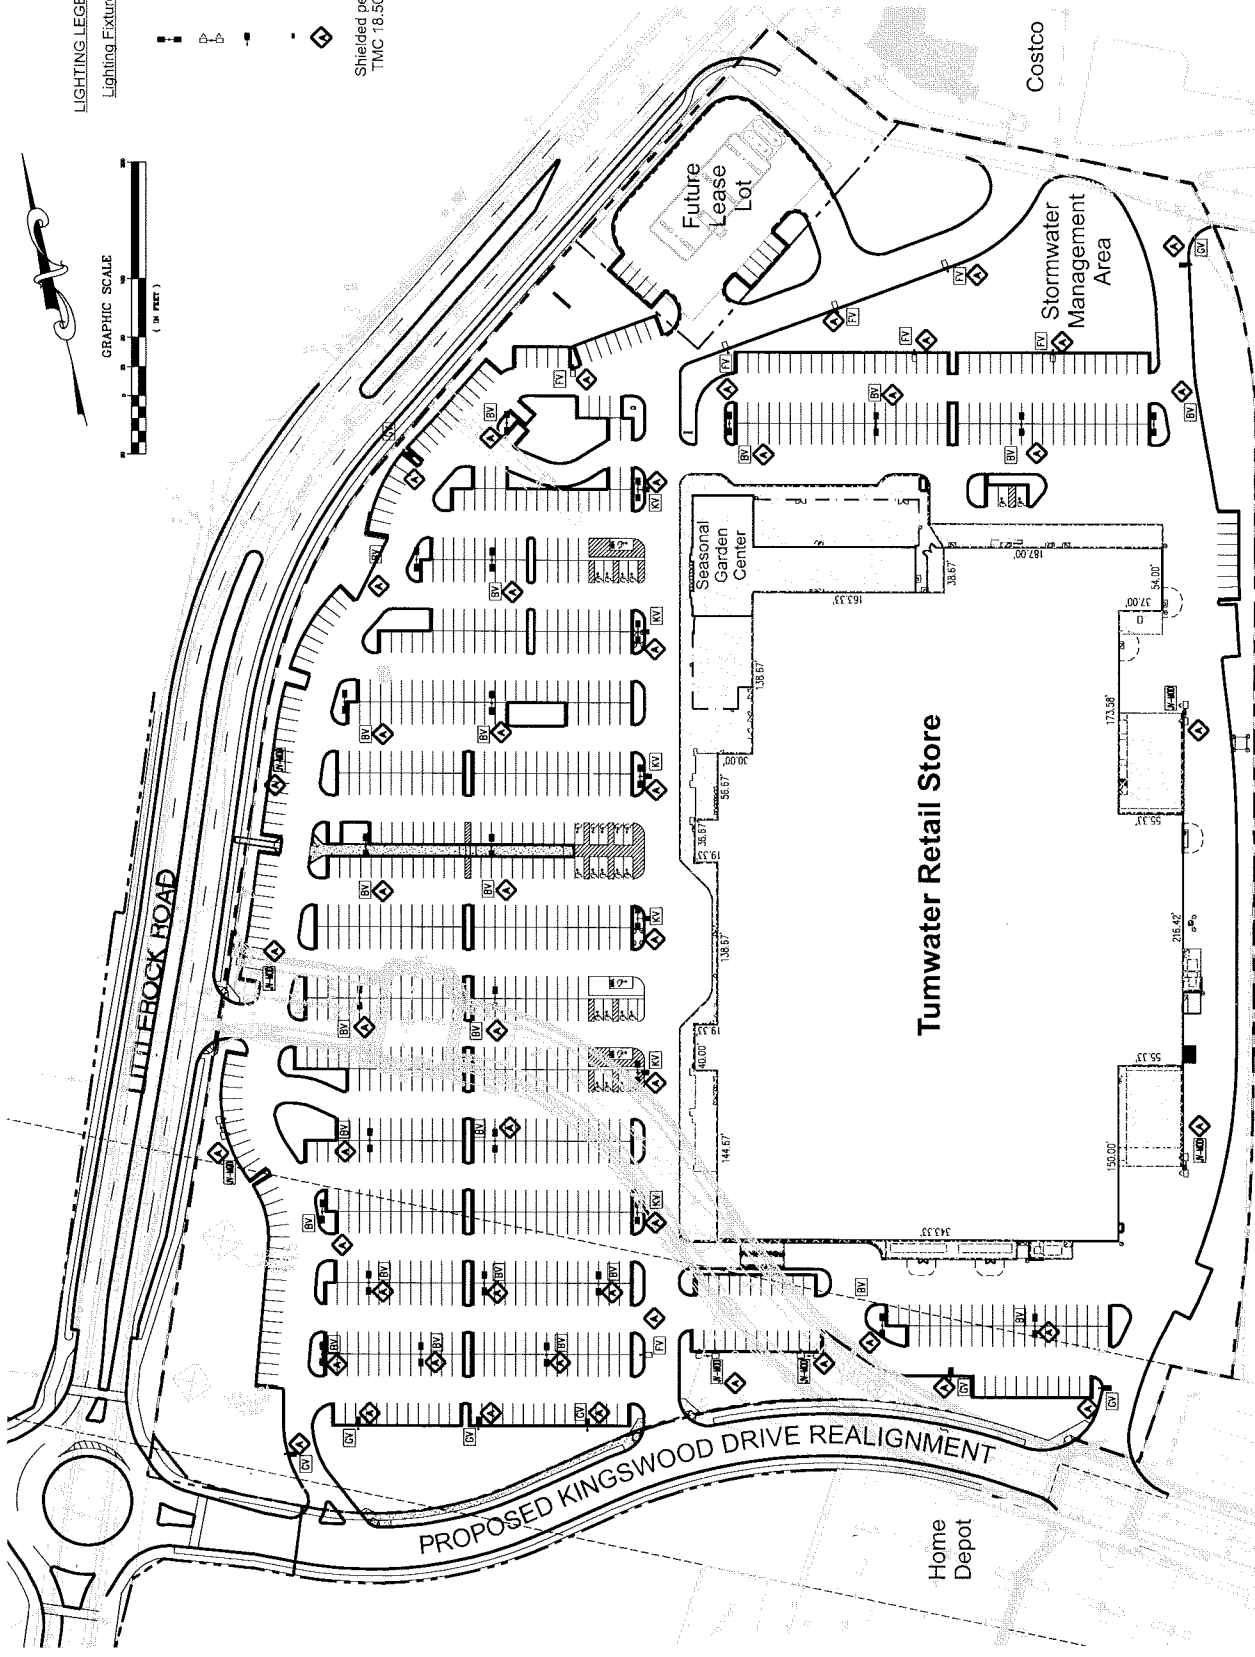

**LIGHTING LEGEND**  
Lighting Fixtures

Shielded per  
TMC 18.50

Source: PACLAND, 2005

**Tumwater Retail Store SEIS**

**Figure 2-9**  
**Lighting Plan, Alternative 1**