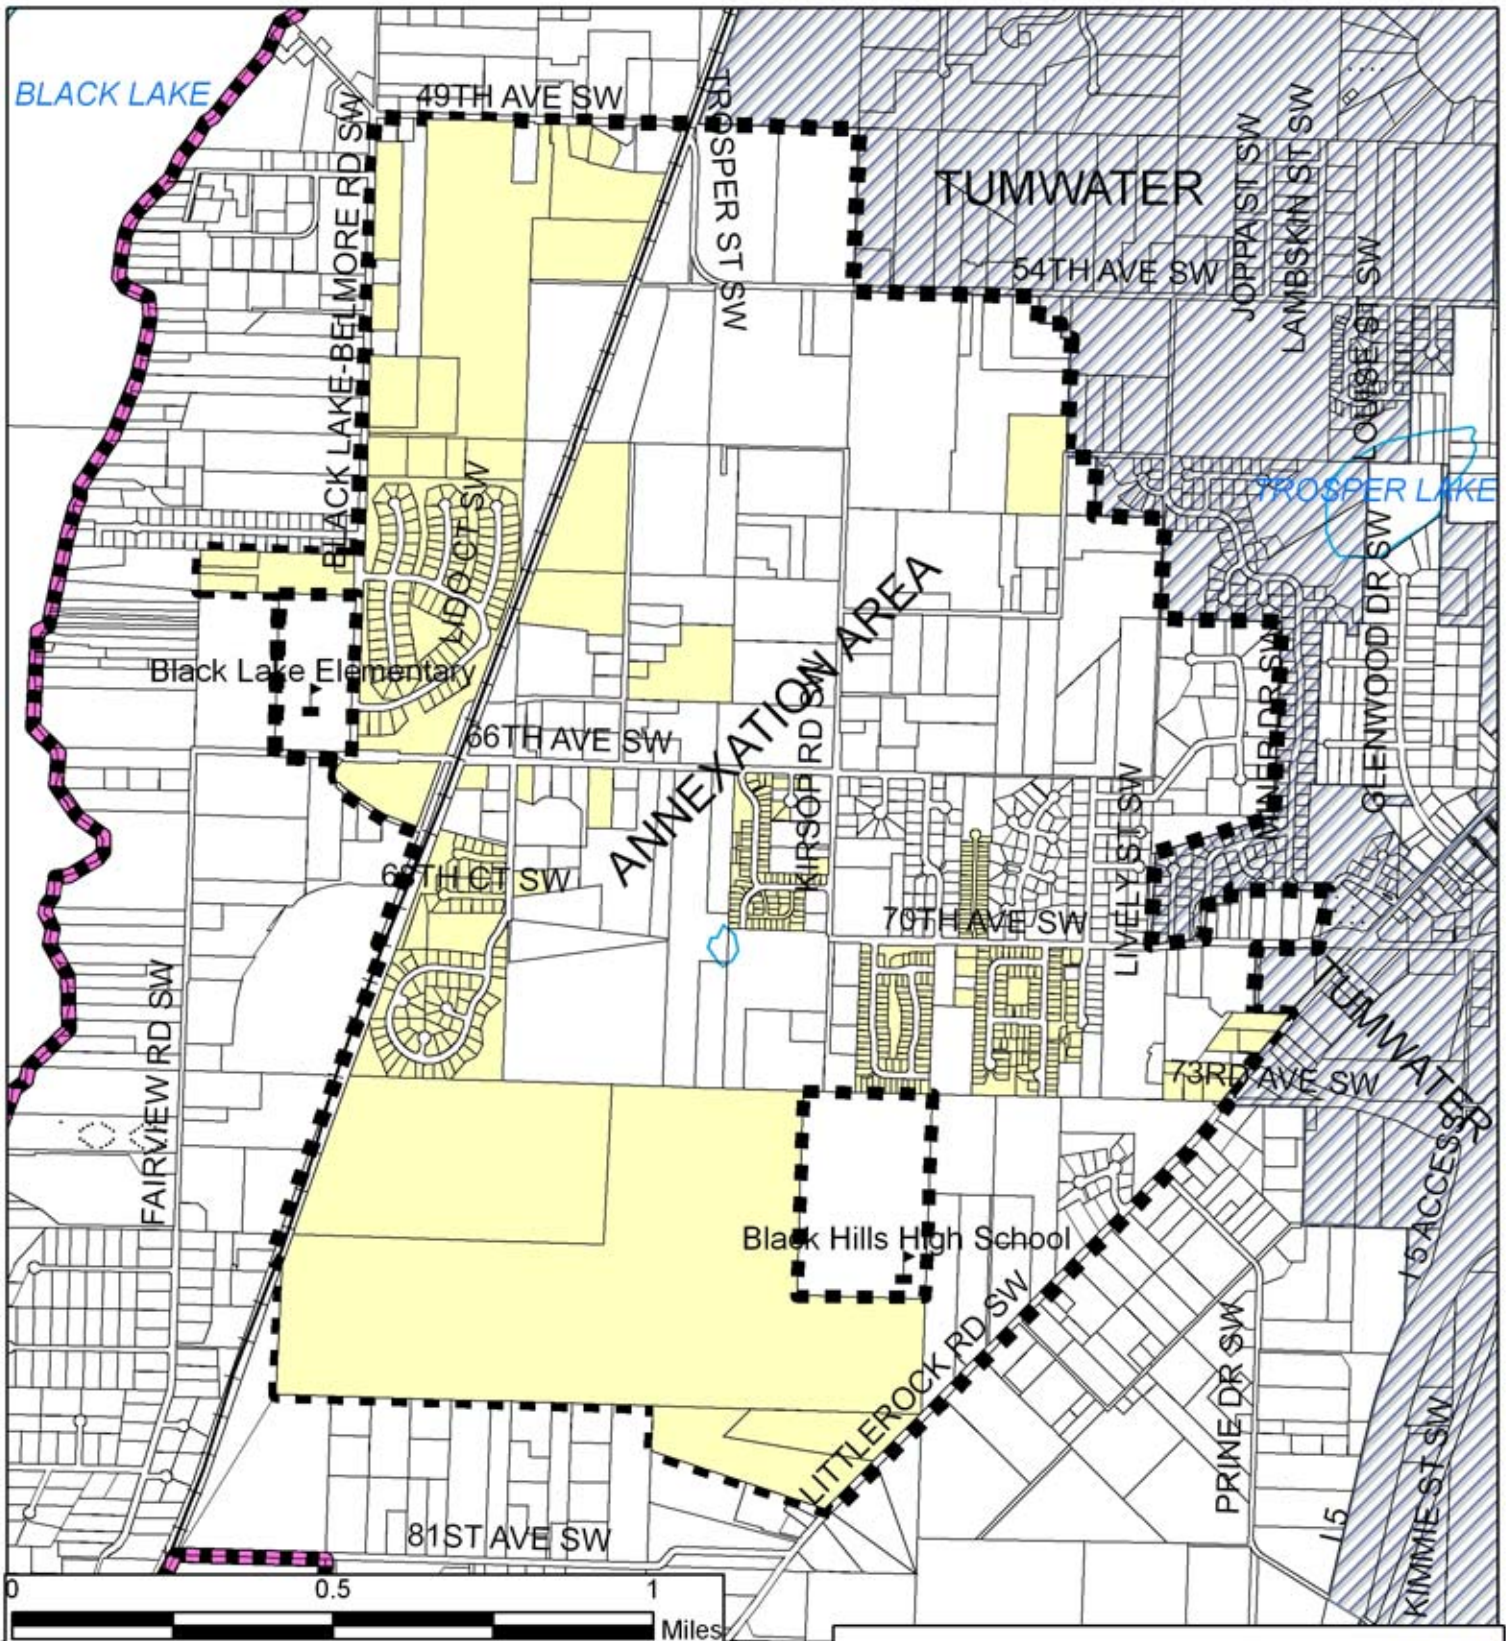

LITTLEROCK ROAD-70TH AVENUE ANNEXATION

LEGEND	
	ANNEXATION BOUNDARY
	PETITIONERS AND ANNEXATION AGREEMENTS
	TUMWATER
	URBAN GROWTH BOUNDARY

Note: Black Lake Elementary School and the Black Hills High School are being annexed separately but at the same time as the Littlerock-70th Avenue Annexation.

CITY OF TUMWATER PLANNING AND FACILITIES DEPARTMENT
 FEBRUARY 15, 2007
 LITTLEROCK-70TH AVENUE ANNEXATION.MXD