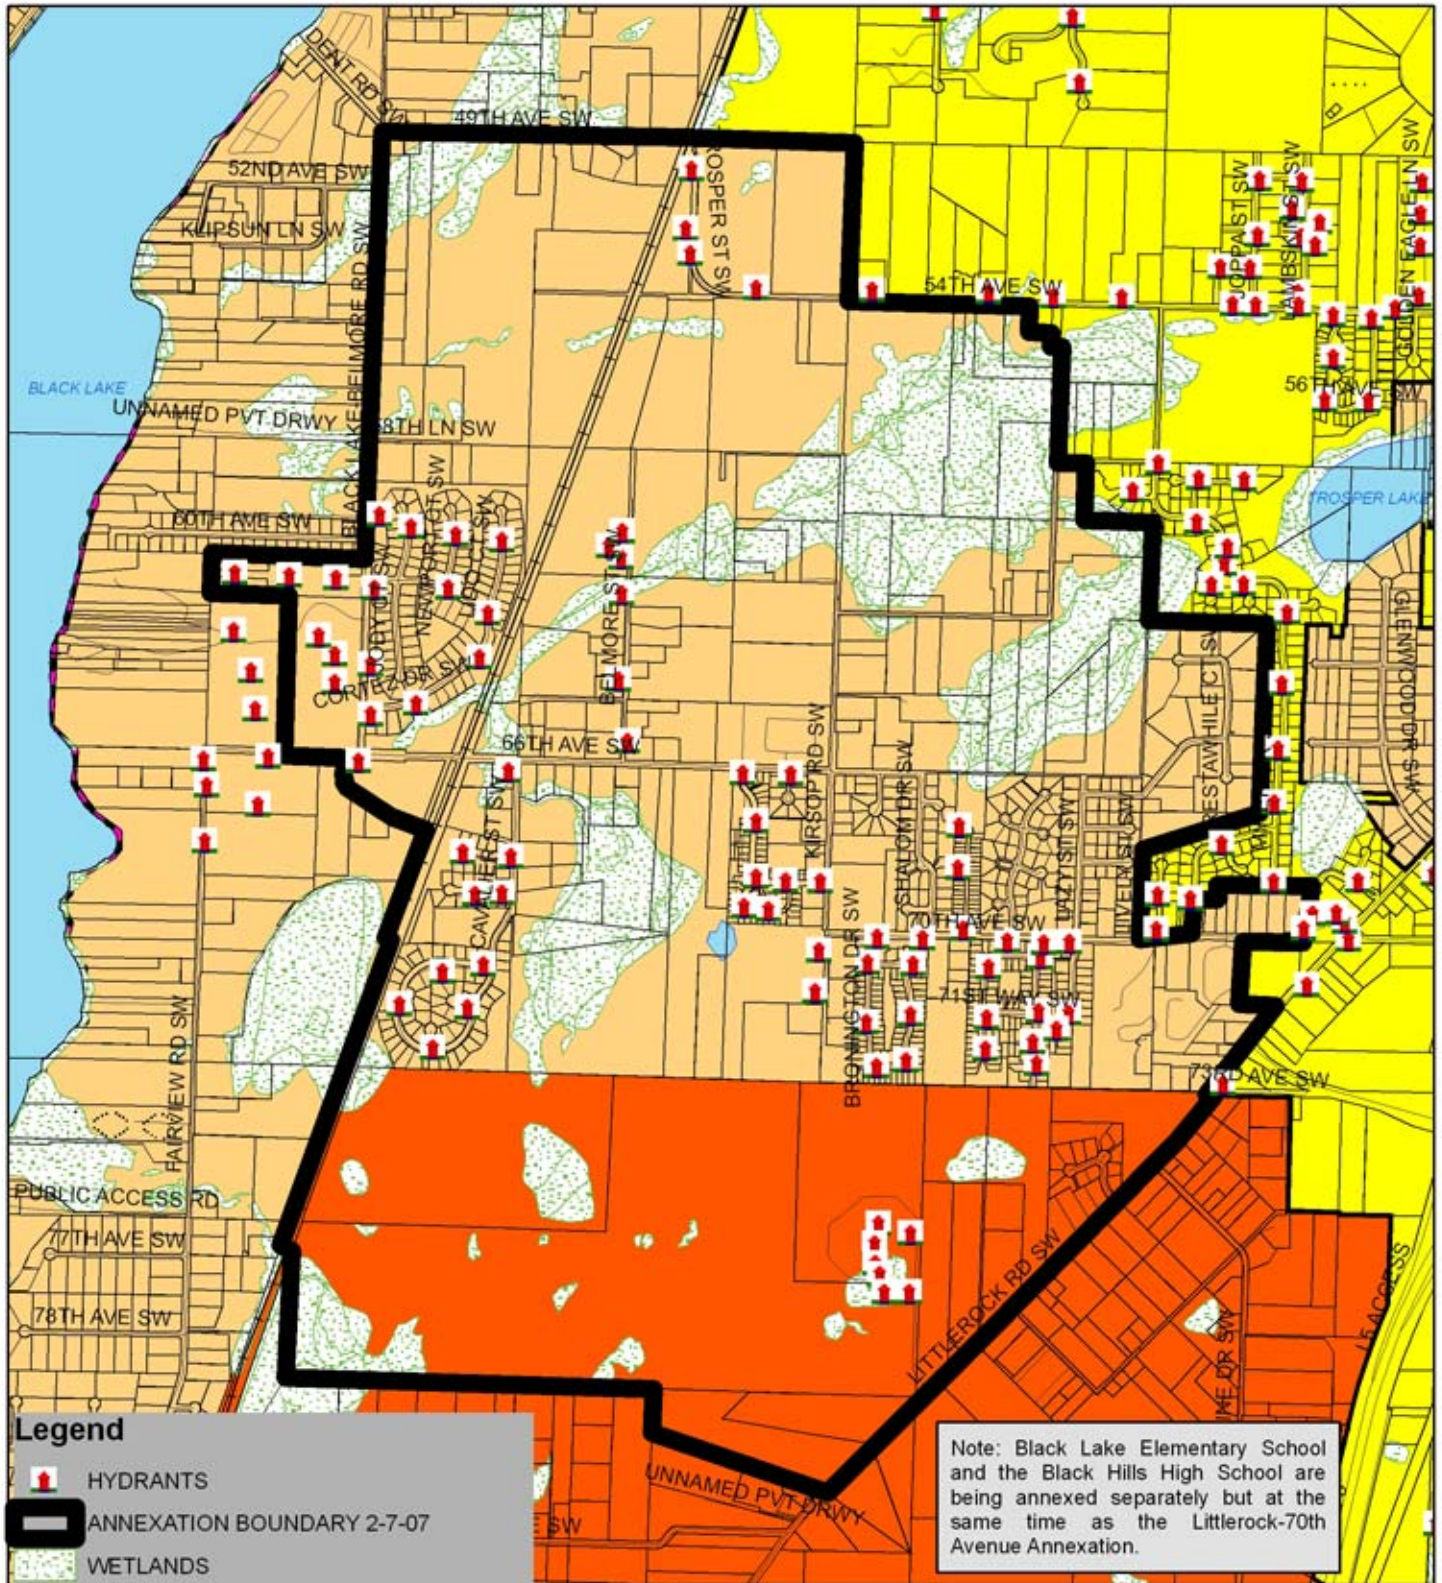

LITTLEROCK-70TH AVENUE ANNEXATION FIRE HYDRANTS

Note: Black Lake Elementary School and the Black Hills High School are being annexed separately but at the same time as the Little Rock-70th Avenue Annexation.

Legend

-  HYDRANTS
-  ANNEXATION BOUNDARY 2-7-07
-  WETLANDS
-  CITY OF TUMWATER
-  TUMWATER URBAN GROWTH BOUNDARY
- FIRE DISTRICT**
-  BLACK LAKE
-  LITTLEROCK

DISCLAIMER: The City of Tumwater does not warrant, guarantee, or accept any liability for the accuracy, precision, or completeness of any information shown hereon or for any inferences made therefrom.