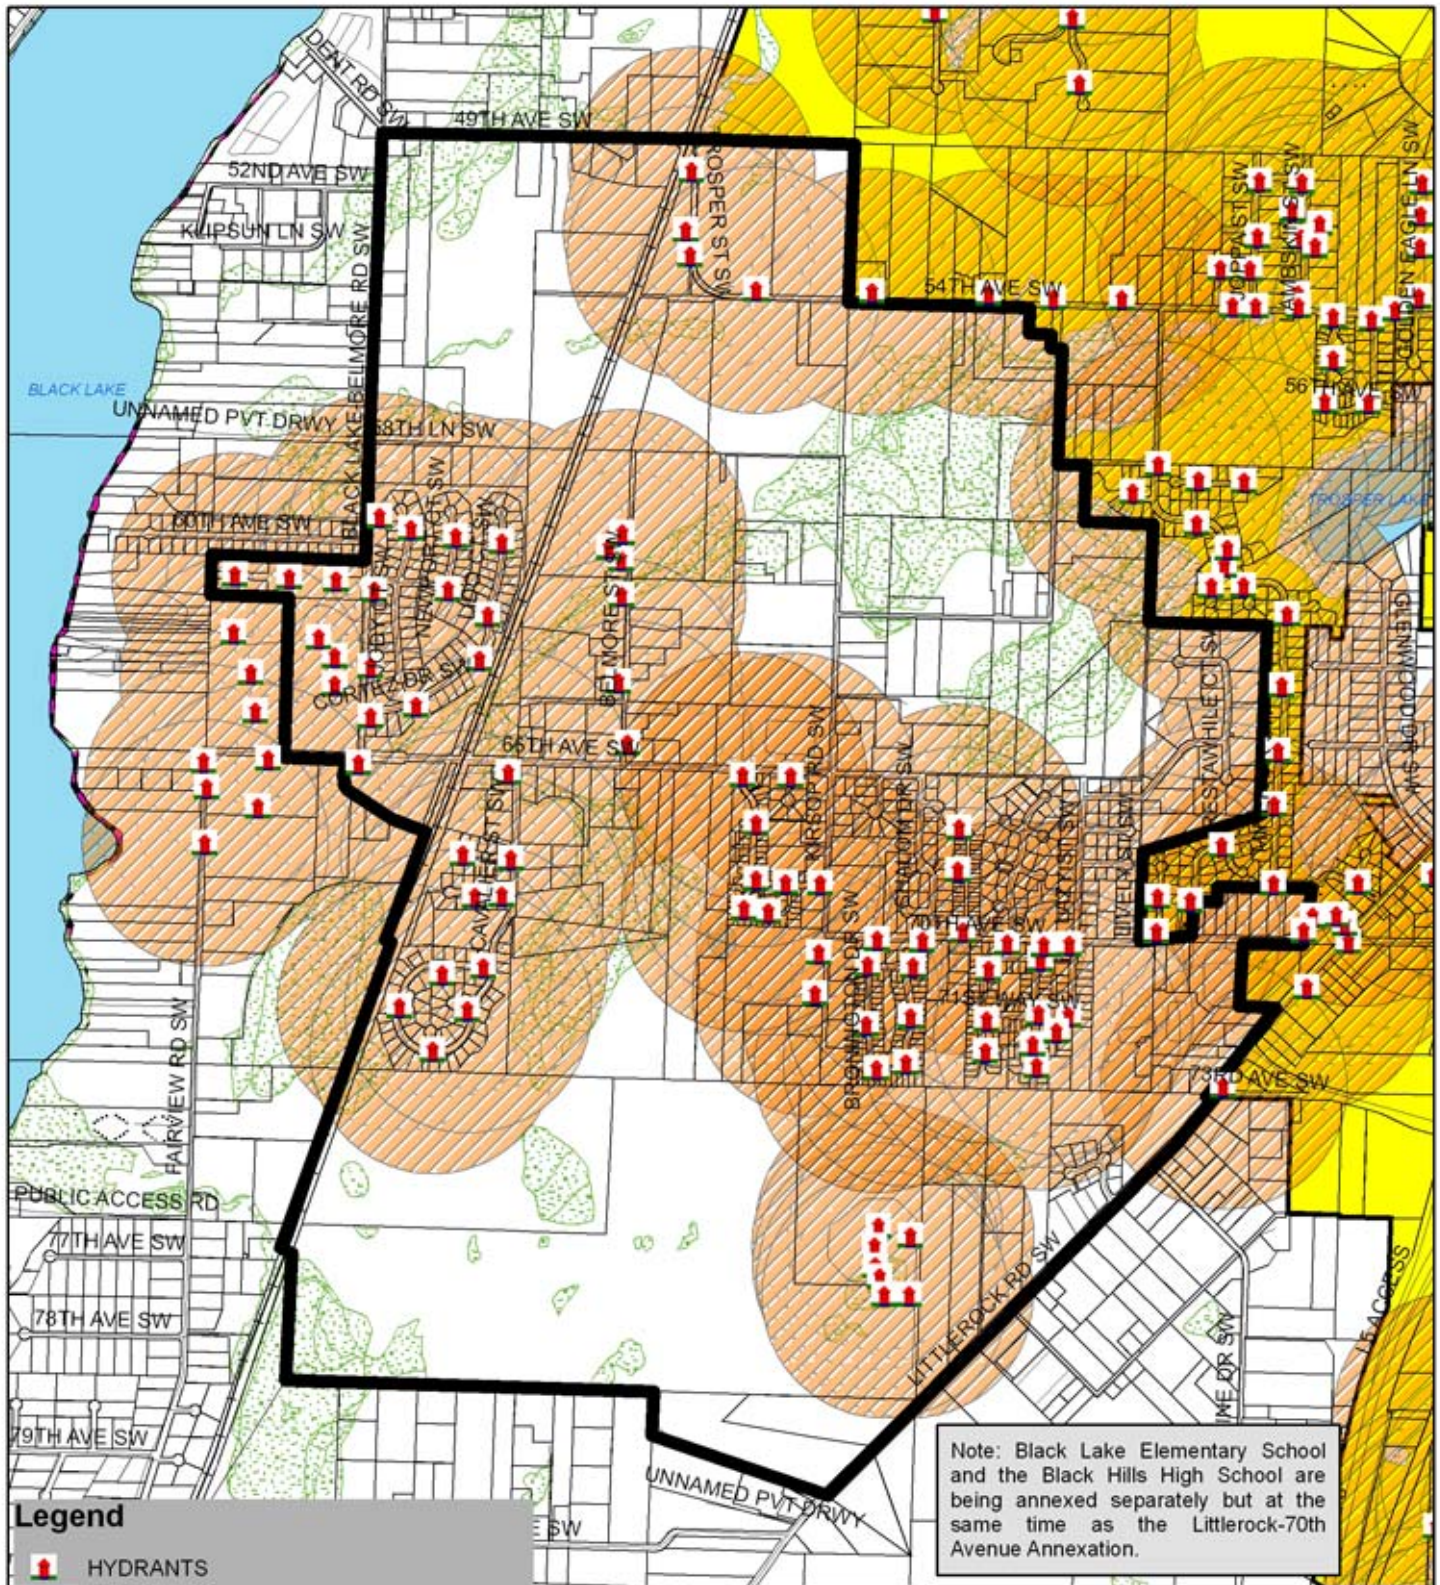

LITTLEROCK-70TH AVENUE ANNEXATION FIRE HYDRANTS AND 1000 FOOT BUFFERS

Note: Black Lake Elementary School and the Black Hills High School are being annexed separately but at the same time as the Littlerock-70th Avenue Annexation.

- Legend**
- HYDRANTS
 - ANNEXATION BOUNDARY 2-7-07
 - 1000 FOOT BUFFER
 - WETLANDS
 - CITY OF TUMWATER
 - TUMWATER URBAN GROWTH BOUNDARY

DISCLAIMER: The City of Tumwater does not warrant, guarantee, or accept any liability for the accuracy, precision, or completeness of any information shown hereon or for any inferences made therefrom.