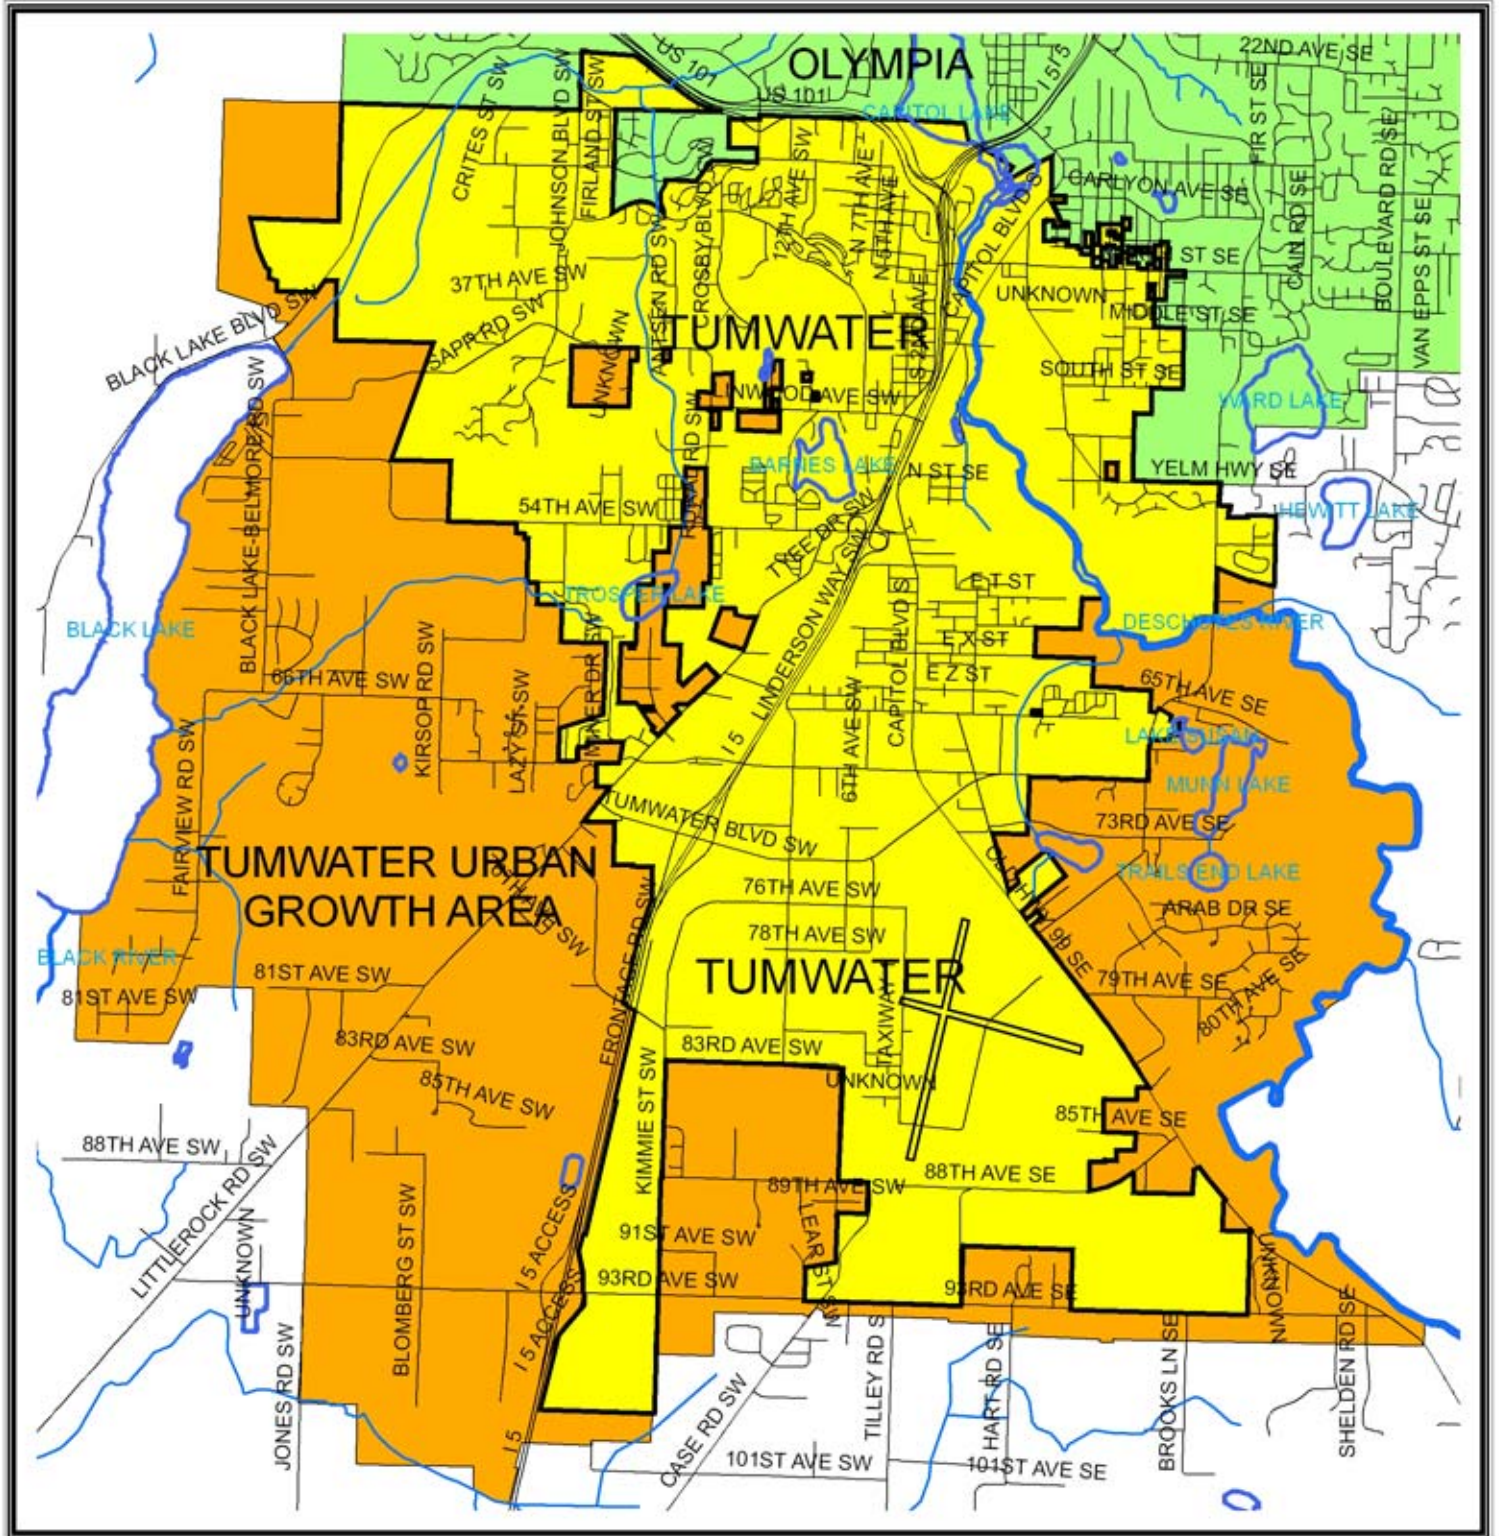

TUMWATER CITY LIMITS AND URBAN GROWTH AREA

Legend

- CITY OF TUMWATER
- TUMWATER URBAN GROWTH AREA
- CITY OF OLYMPIA

TUMWATER PLANNING AND FACILITIES DEPARTMENT
CITY LIMITS AND UGA.MXD
FEBRUARY 6, 2007